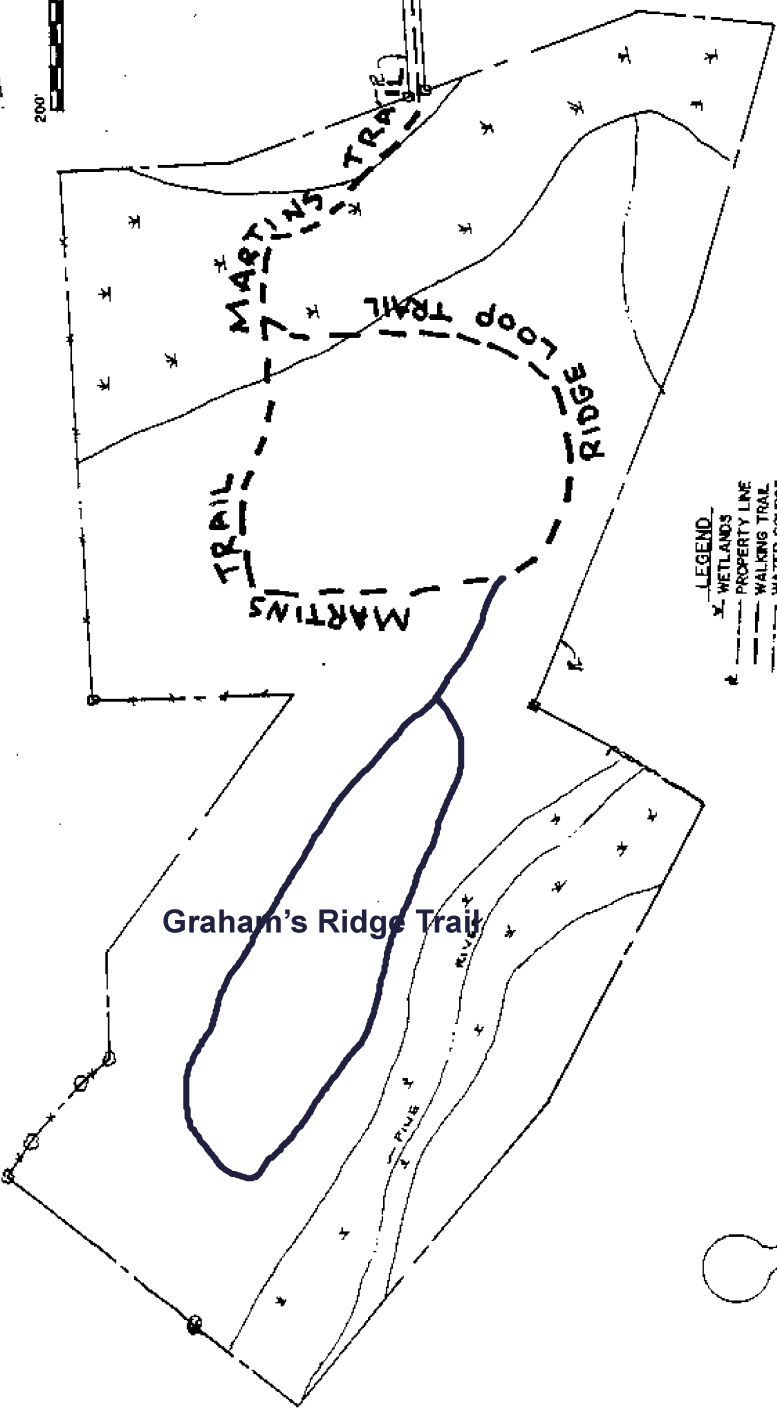

DAYTON HILL

COUNTRY WAY

- LEGEND
- x WETLANDS
 - PROPERTY LINE
 - - - WALKING TRAIL
 - WATER COURSE

AREA = 33 ACRES ±

RIVERSIDE DRIVE